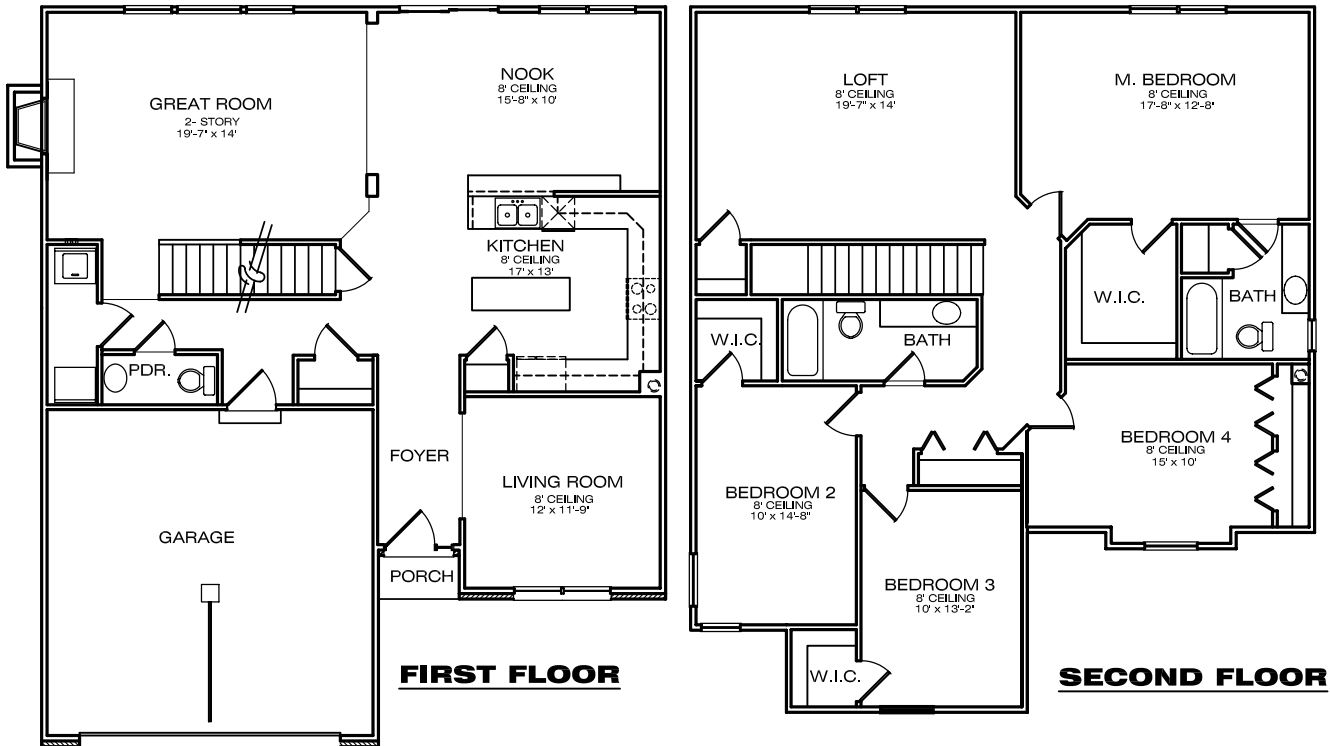

THE MONTEREY

ELEVATION 'B'

2,567 SQUARE FEET

Visit us at www.wexfordhomes.com

BUILDING GREAT TRADITIONS

Artist renderings and floorplans are subject to field verifications and all dimensions are approximate. See your community sales manager for details.