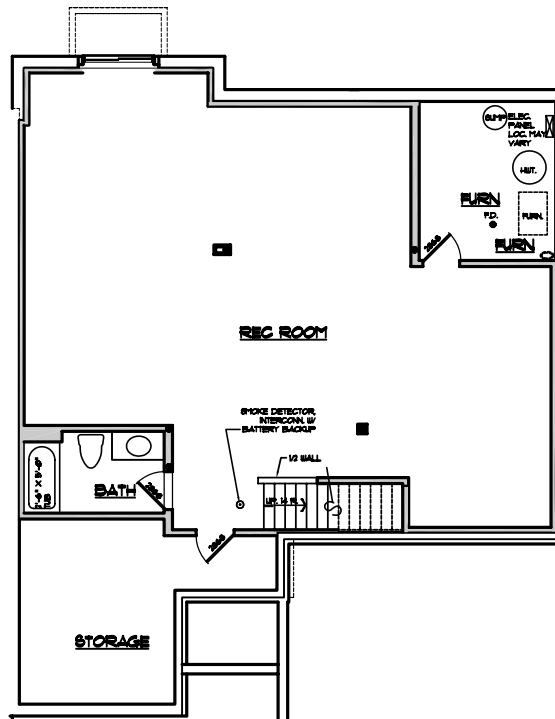

# THE ANCROFT

ELEVATION

**TOTAL SQUARE FOOTAGE**  
1,458 S.F.

Visit us at  
[www.wexfordhomes.com](http://www.wexfordhomes.com)

BUILDING GREAT TRADITIONS

Artist renderings and floorplans are subject to field verifications and all dimensions are approximate. See your community sales manager for details.

# ANCROFT & BELFORD

FINISHED BASEMENT w/ BEDROOM

FINISHED BASEMENT  
1,000 S.F.

WEXFORD HOMES

BUILDING GREAT TRADITIONS

Visit us at

[www.wexfordhomes.com](http://www.wexfordhomes.com)

Artist renderings and floorplans are subject to field verifications and all dimensions are approximate. See your community sales manager for details.