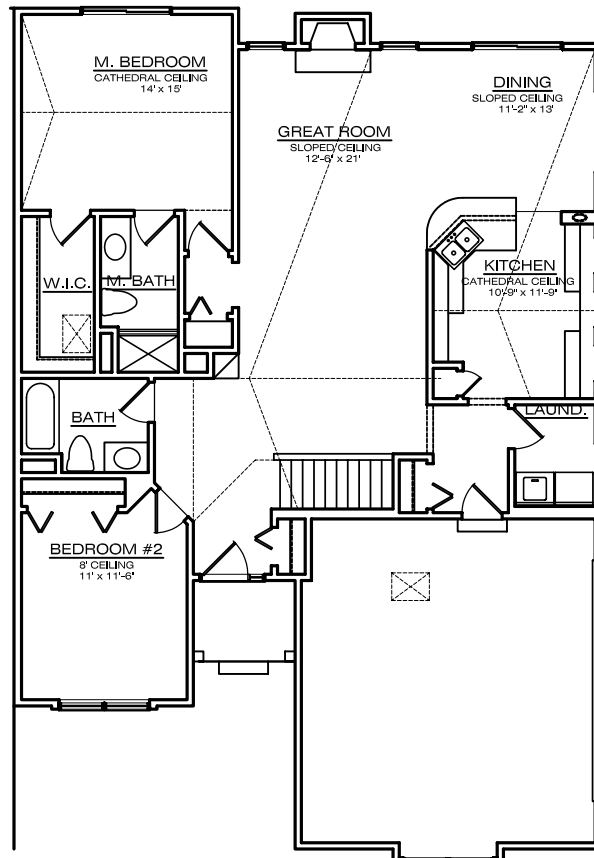

# THE ANCROFT

ELEVATION

**TOTAL SQUARE FOOTAGE**  
1,458 S.F.

Visit us at  
[www.wexfordhomes.com](http://www.wexfordhomes.com)

BUILDING GREAT TRADITIONS

Artist renderings and floorplans are subject to field verifications and all dimensions are approximate. See your community sales manager for details.

# ANCROFT & BELFORD

FINISHED BASEMENT w/ BEDROOM

FINISHED BASEMENT  
1,000 S.F.

WEXFORD HOMES

BUILDING GREAT TRADITIONS

Visit us at

[www.wexfordhomes.com](http://www.wexfordhomes.com)

Artist renderings and floorplans are subject to field verifications and all dimensions are approximate. See your community sales manager for details.