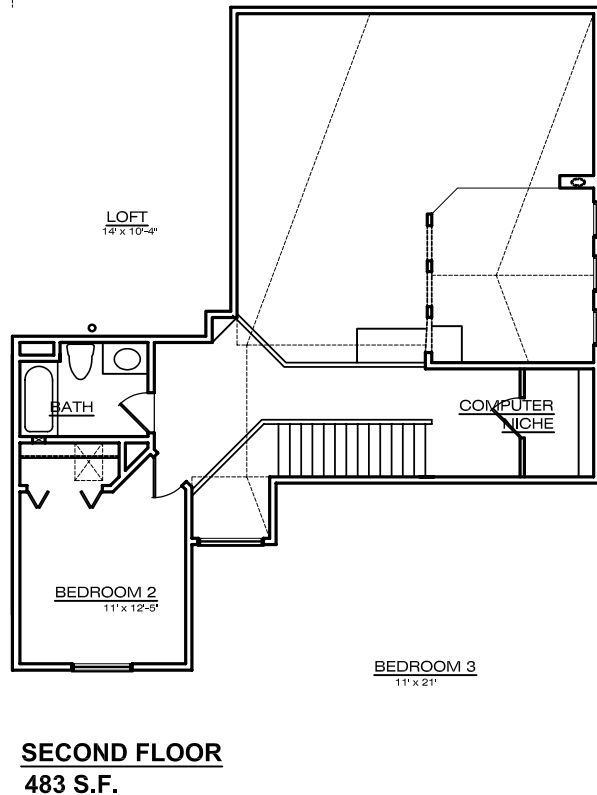

THE BELFORD

ELEVATION

TOTAL SQUARE FOOTAGE
1,941 S.F.

Visit us at
www.wexfordhomes.com

BUILDING GREAT TRADITIONS

Artist renderings and floorplans are subject to field verifications and all dimensions are approximate. See your community sales manager for details.

© 2005, Wexford Homes, Inc.

THE

ANCROFT & BELFORD

FINISHED BASEMENT w/ BEDROOM

FINISHED BASEMENT
1,000 S.F.

WEXFORD HOMES

Visit us at

www.wexfordhomes.com