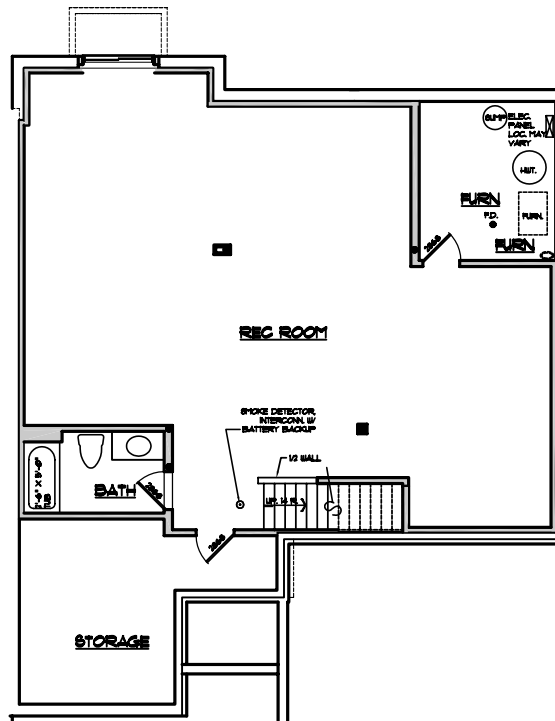

THE BELFORD

ELEVATION

TOTAL SQUARE FOOTAGE
1,941 S.F.

Visit us at
www.wexfordhomes.com

BUILDING GREAT TRADITIONS

Artist renderings and floorplans are subject to field verifications and all dimensions are approximate. See your community sales manager for details.

© 2005, Wexford Homes, Inc.

THE

ANCROFT & BELFORD

FINISHED BASEMENT w/ BEDROOM

FINISHED BASEMENT
1,000 S.F.

WEXFORD HOMES

Visit us at

www.wexfordhomes.com