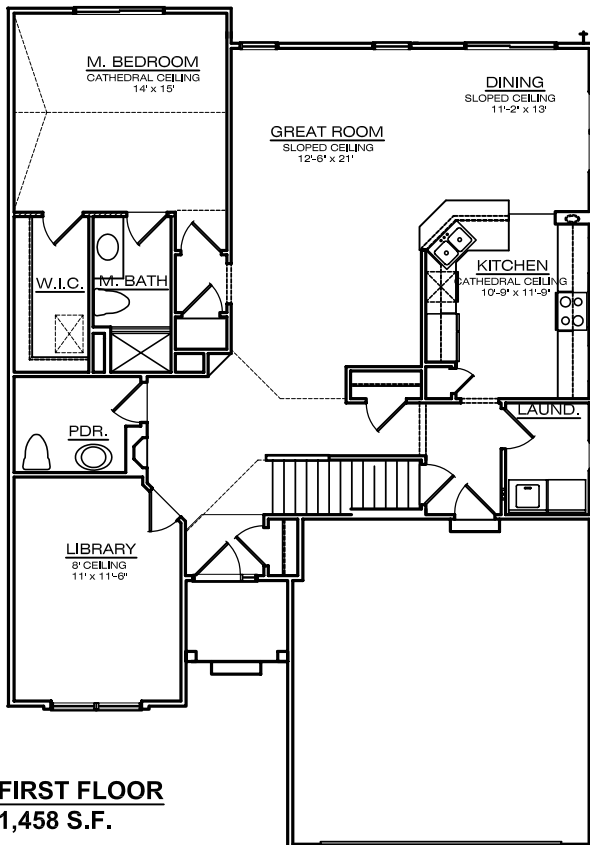

THE BELFORD

ELEVATION

TOTAL SQUARE FOOTAGE
1,941 S.F.

Visit us at
www.wexfordhomes.com

BUILDING GREAT TRADITIONS

Artist renderings and floorplans are subject to field verifications and all dimensions are approximate. See your community sales manager for details.

© 2005, Wexford Homes, Inc.

THE

ANCROFT & BELFORD

FINISHED BASEMENT w/ BEDROOM

FINISHED BASEMENT
1,000 S.F.

WEXFORD HOMES

Visit us at

www.wexfordhomes.com