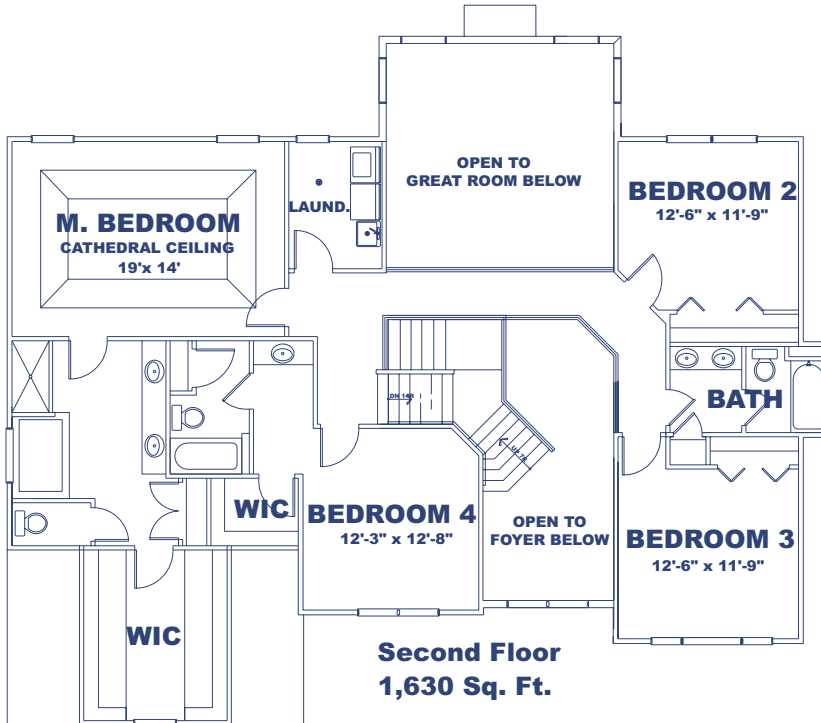

CENTENNIAL PARK - SUTTON

Total Square Footage
3,251 Sq. Ft.