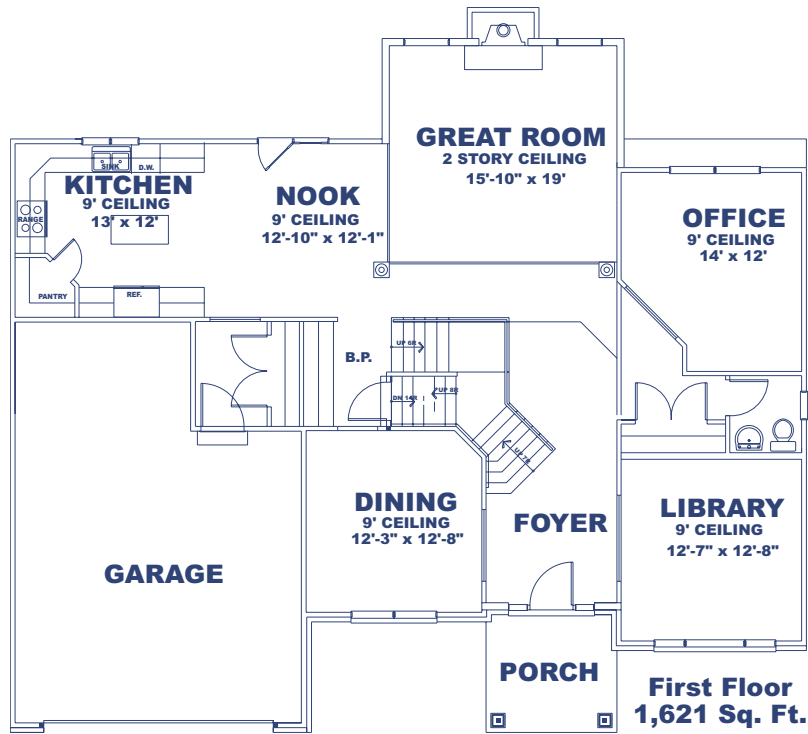

CENTENNIAL PARK - SUTTON

Total Square Footage
3,251 Sq. Ft.